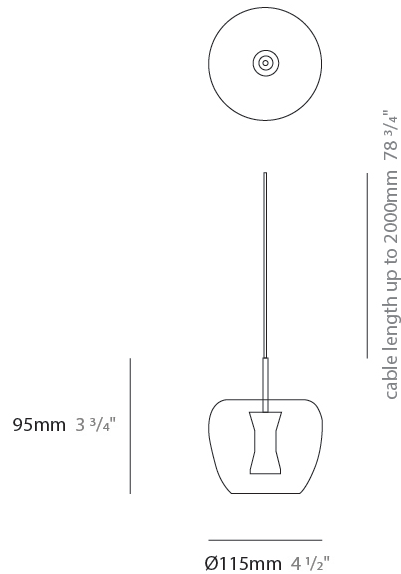

APPLE MOOD MODULAR SUSPENSION

D10APMS-MOD-SYS

base number

1. To build a product code in our configurator select the specify button on the base model # product page
2. To build a manual product code on this datasheet choose from the options listed below in blue font and add the suffix to the base model #

GENERAL

Series: Apple Mood
Subseries: Apple Mood Modular
Partner: Quasar
Division: Design
Installation: Suspension
Product Type: Clusters
Mounting Location: Ceiling

PHYSICAL

Fixture Material: Metal
Primary Material: Glass

ELECTRICAL

Lamp Type: LED
Dimming: Non-Dimming / Phase Dimming (120Vac only) / 0-10V Dimming
Driver Included: No
Driver Location: See canopy components
Driver Type: Constant Voltage - Universal
Driver Class: Class 2
Input Voltage (V): 120 - 277
Output Voltage (V): 12
Upon Request: Dimming has minimum quantity requirements.

LED

Lamp Life (hrs): 50000

OPTICAL

RATINGS AND CERTIFICATIONS

Certified By: Certified for North American Standards
IP rating: IP20