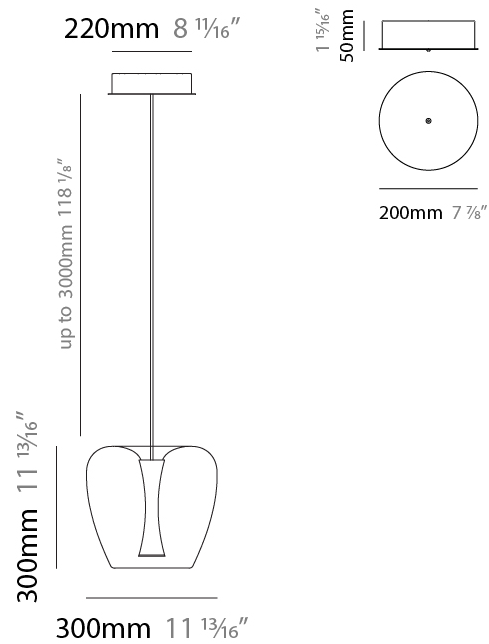

APPLE MOOD STANDARD SUSPENSION

D101797-

base number   Finish
Options

1. To build a product code in our configurator select the specify button on the base model # product page
2. To build a manual product code on this datasheet choose from the options listed below in blue font and add the suffix to the base model #

GENERAL

Series: Apple Mood
Subseries: Apple Mood Standard
Partner: Quasar
Division: Design
Installation: Suspension
Product Type: Pendant
Mounting Location: Ceiling
Light Distribution: Downlight

PHYSICAL

Shape: Dome
Diameter (mm): 300
Diameter (in): 11 13/16
Height (mm): 300
Height (in): 11 13/16
Max. Overall Height (mm): 2500
Max. Overall Height (in): 98 7/16
Weight (kg): 5
Weight (lbs): 11.02
Diffuser: Clear Glass
Fixture Finish: PAL / BRA / COP / BLK / GRN / RED
Fixture Material: Glass / Aluminum
Primary Material: Glass
Cable Details: 3000mm Cable

ELECTRICAL

Lamp Type: LED
Input Wattage (W): 10.7
Total Output Wattage (W): 9.1
Dimming: Non-Dimming / Phase Dimming (120vac Only)
Driver Included: Yes
Driver Location: Integrated
Driver Type: Constant Current - 120/277Vac
Driver Class: Class 2
Input Voltage (V): 120 - 277
Constant Current (MA): 280

LED

Number of LEDs: 1
Color Temperature (°K): 2700
Max. Delivered Lumen (lm): 1260
CRI: >90 CRI
Lamp Life (hrs): 50000

OPTICAL

RATINGS AND CERTIFICATIONS

Certified By: Certified for North American Standards
IP rating: IP20